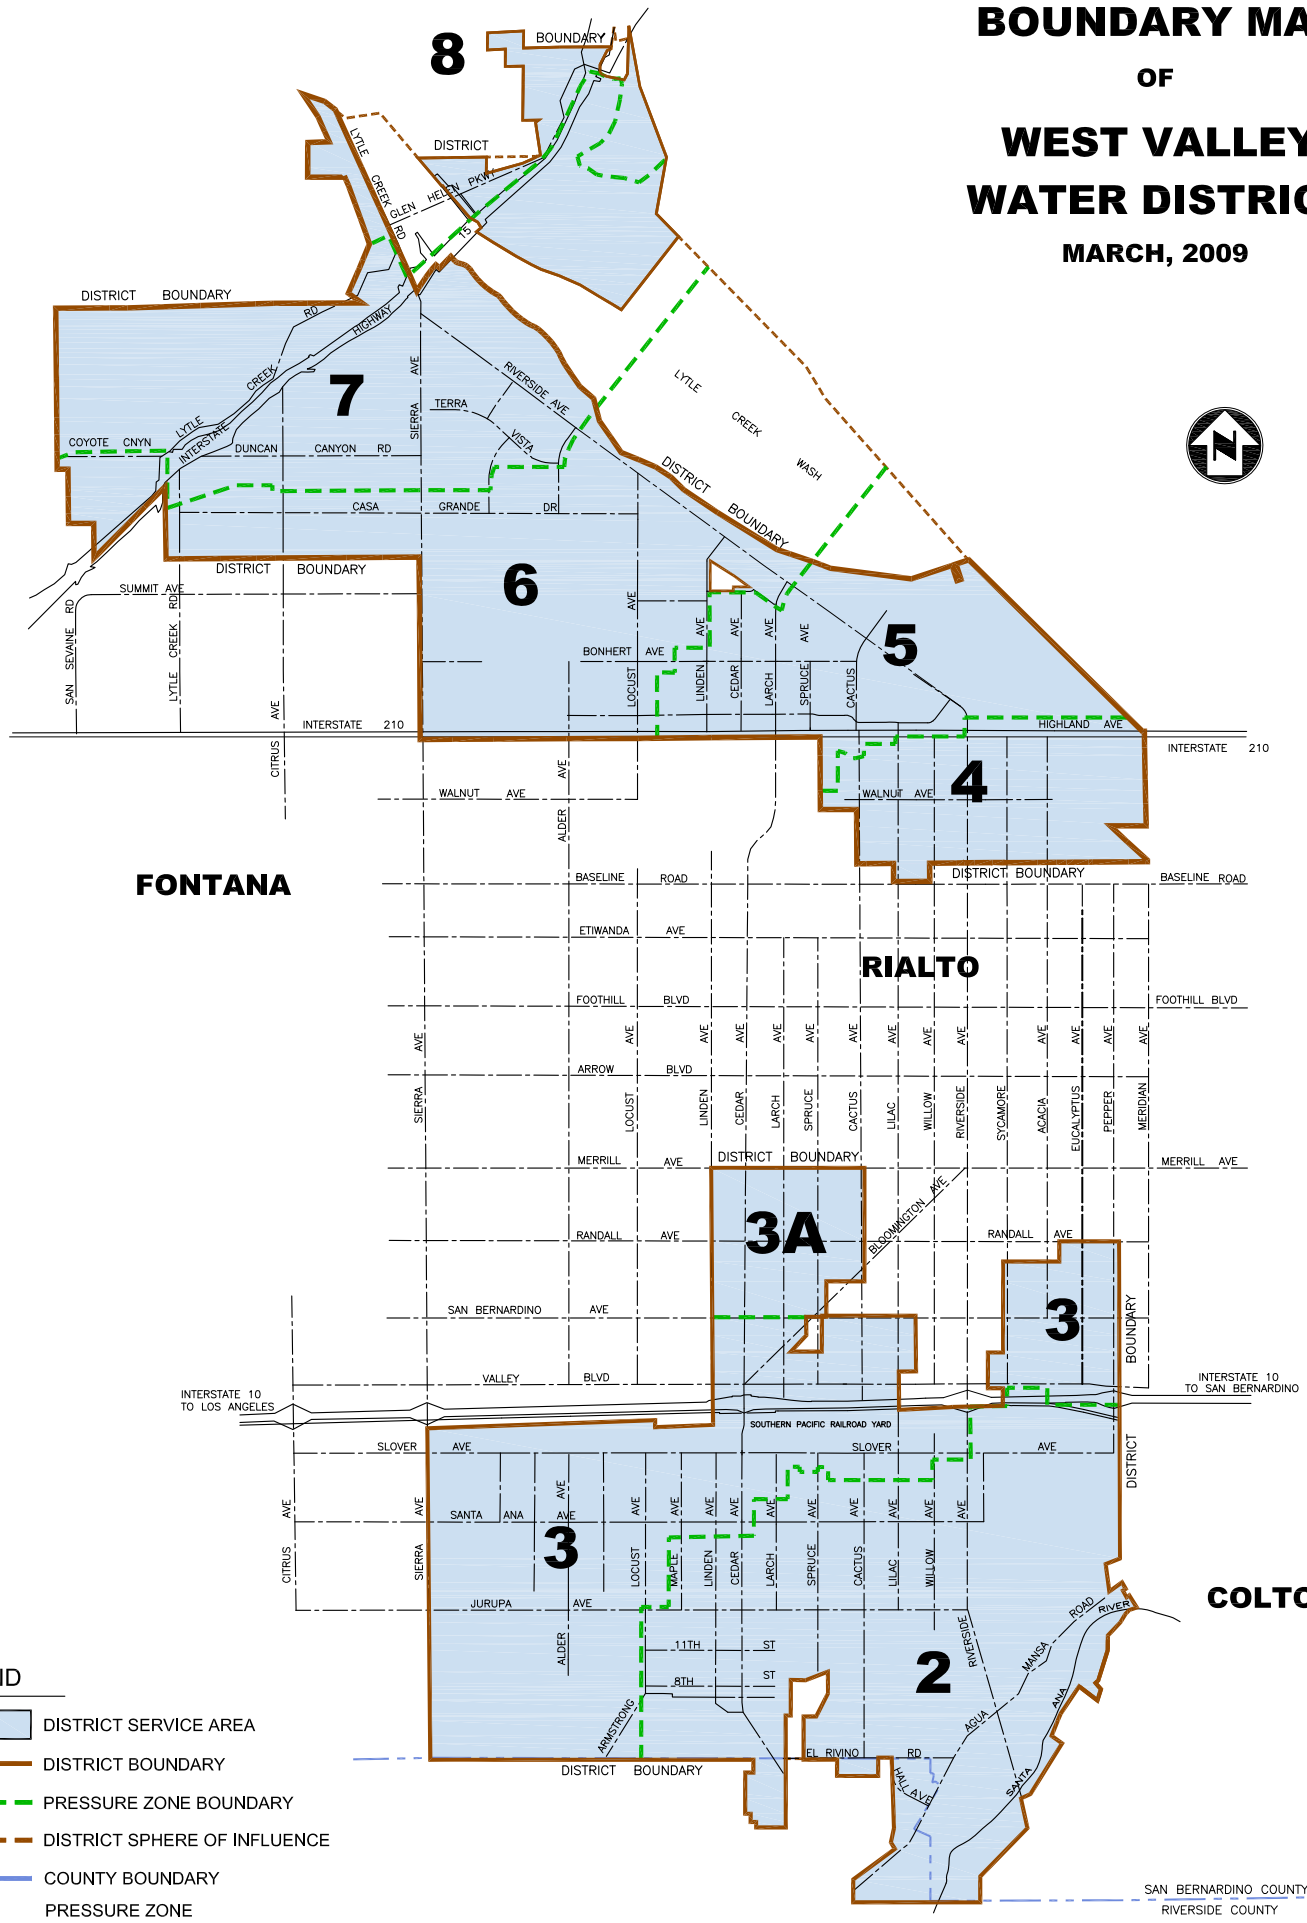

# BOUNDARY MAP OF WEST VALLEY WATER DISTRICT MARCH, 2009

**FONTANA**

**RIALTO**

**COLTON**

**LEGEND**

- DISTRICT SERVICE AREA
- DISTRICT BOUNDARY
- PRESSURE ZONE BOUNDARY
- DISTRICT SPHERE OF INFLUENCE
- COUNTY BOUNDARY
- 7** PRESSURE ZONE

SAN BERNARDINO COUNTY  
RIVERSIDE COUNTY