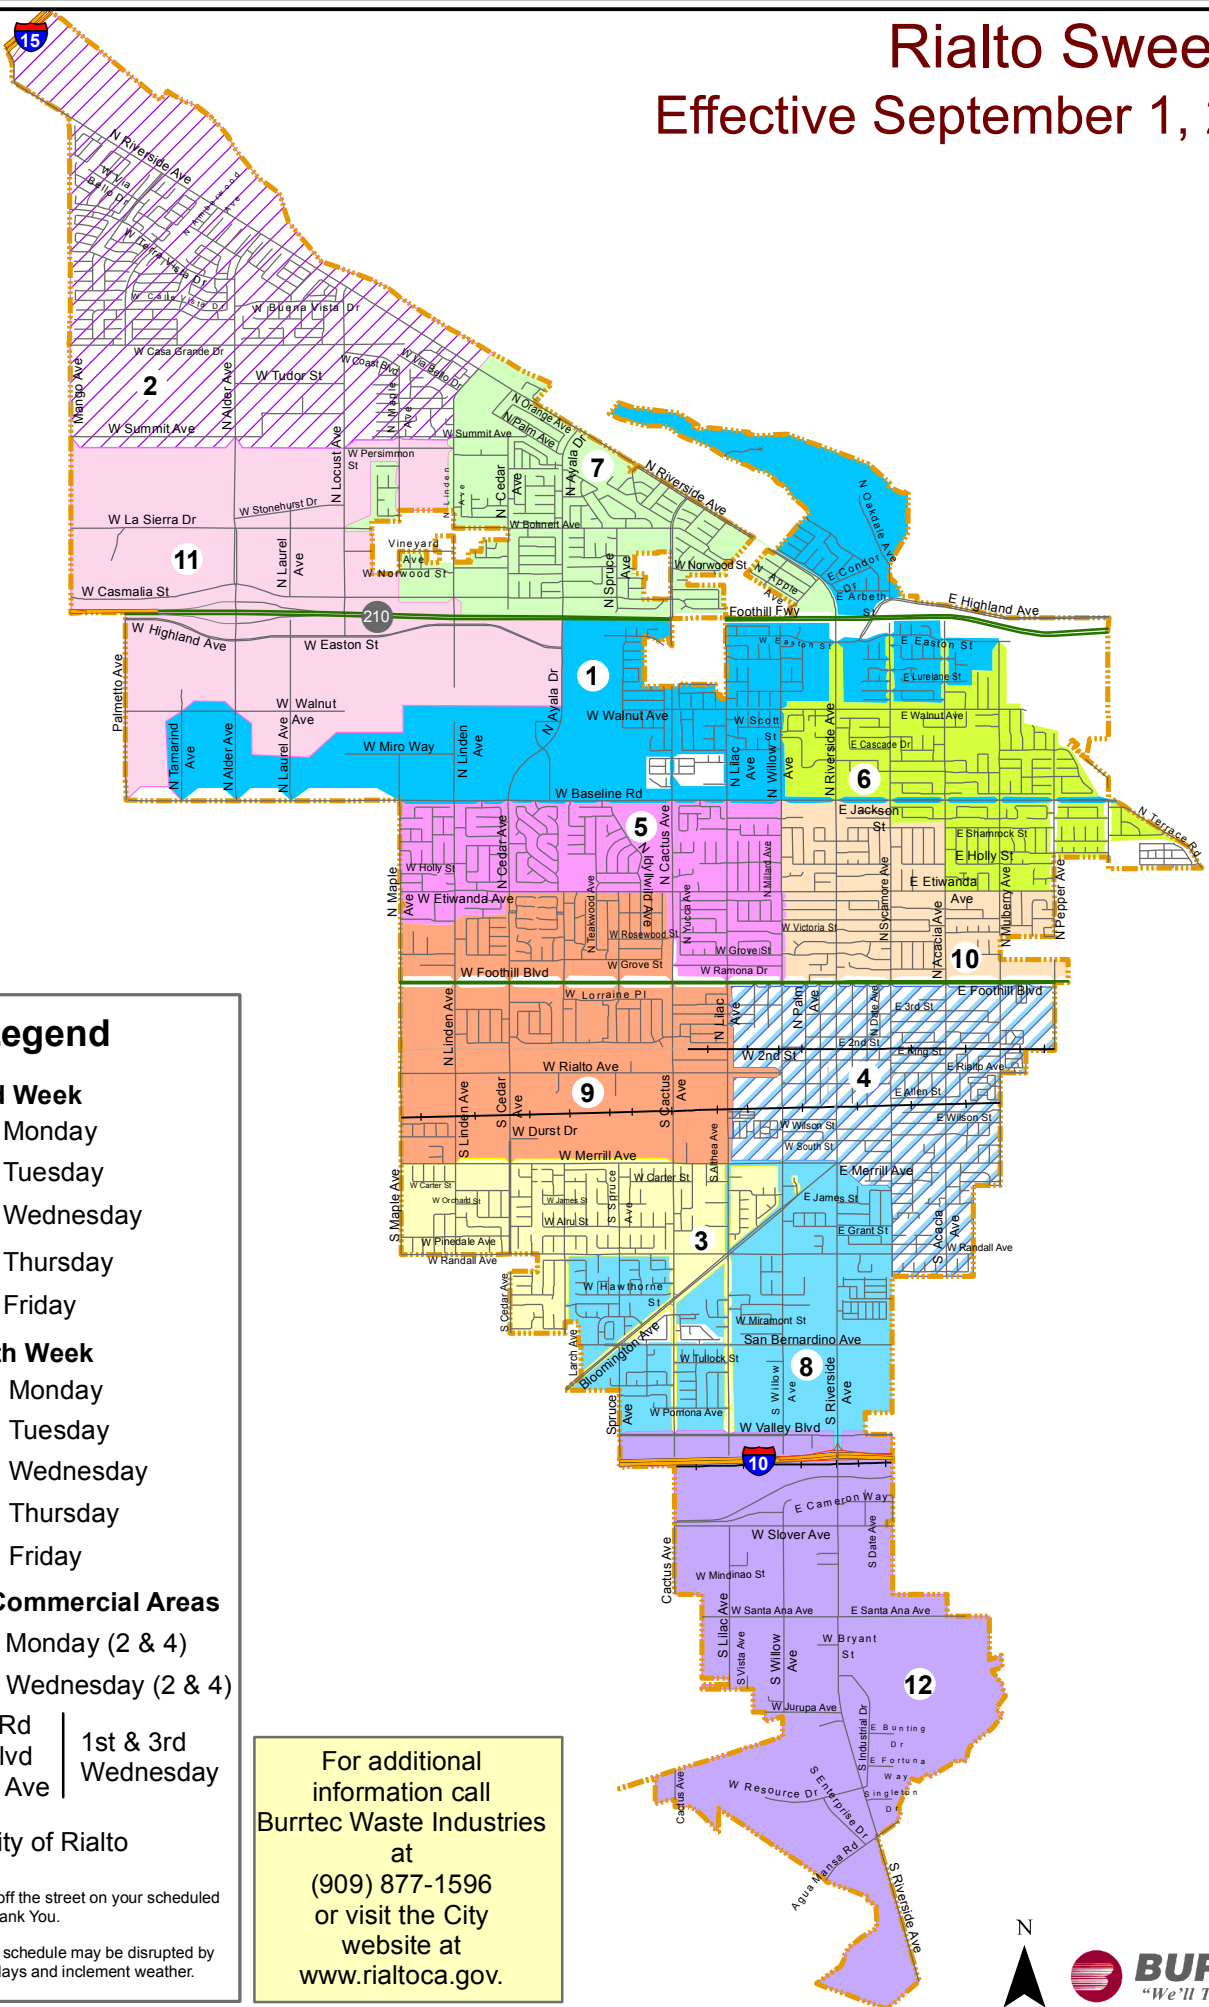

Rialto Sweeping Effective September 1, 2016

Legend

1st & 3rd Week

- 1 Monday
- 2 Tuesday
- 3 Wednesday
- 4 Thursday
- 5 Friday

2nd & 4th Week

- 6 Monday
- 7 Tuesday
- 8 Wednesday
- 9 Thursday
- 10 Friday

Industrial/Commercial Areas

- 11 Monday (2 & 4)
- 12 Wednesday (2 & 4)

Baseline Rd | 1st & 3rd
 Foothill Blvd | Wednesday
 Riverside Ave

City of Rialto

Park your vehicles off the street on your scheduled sweeping days. Thank You.

IMPORTANT: This schedule may be disrupted by holidays and inclement weather.