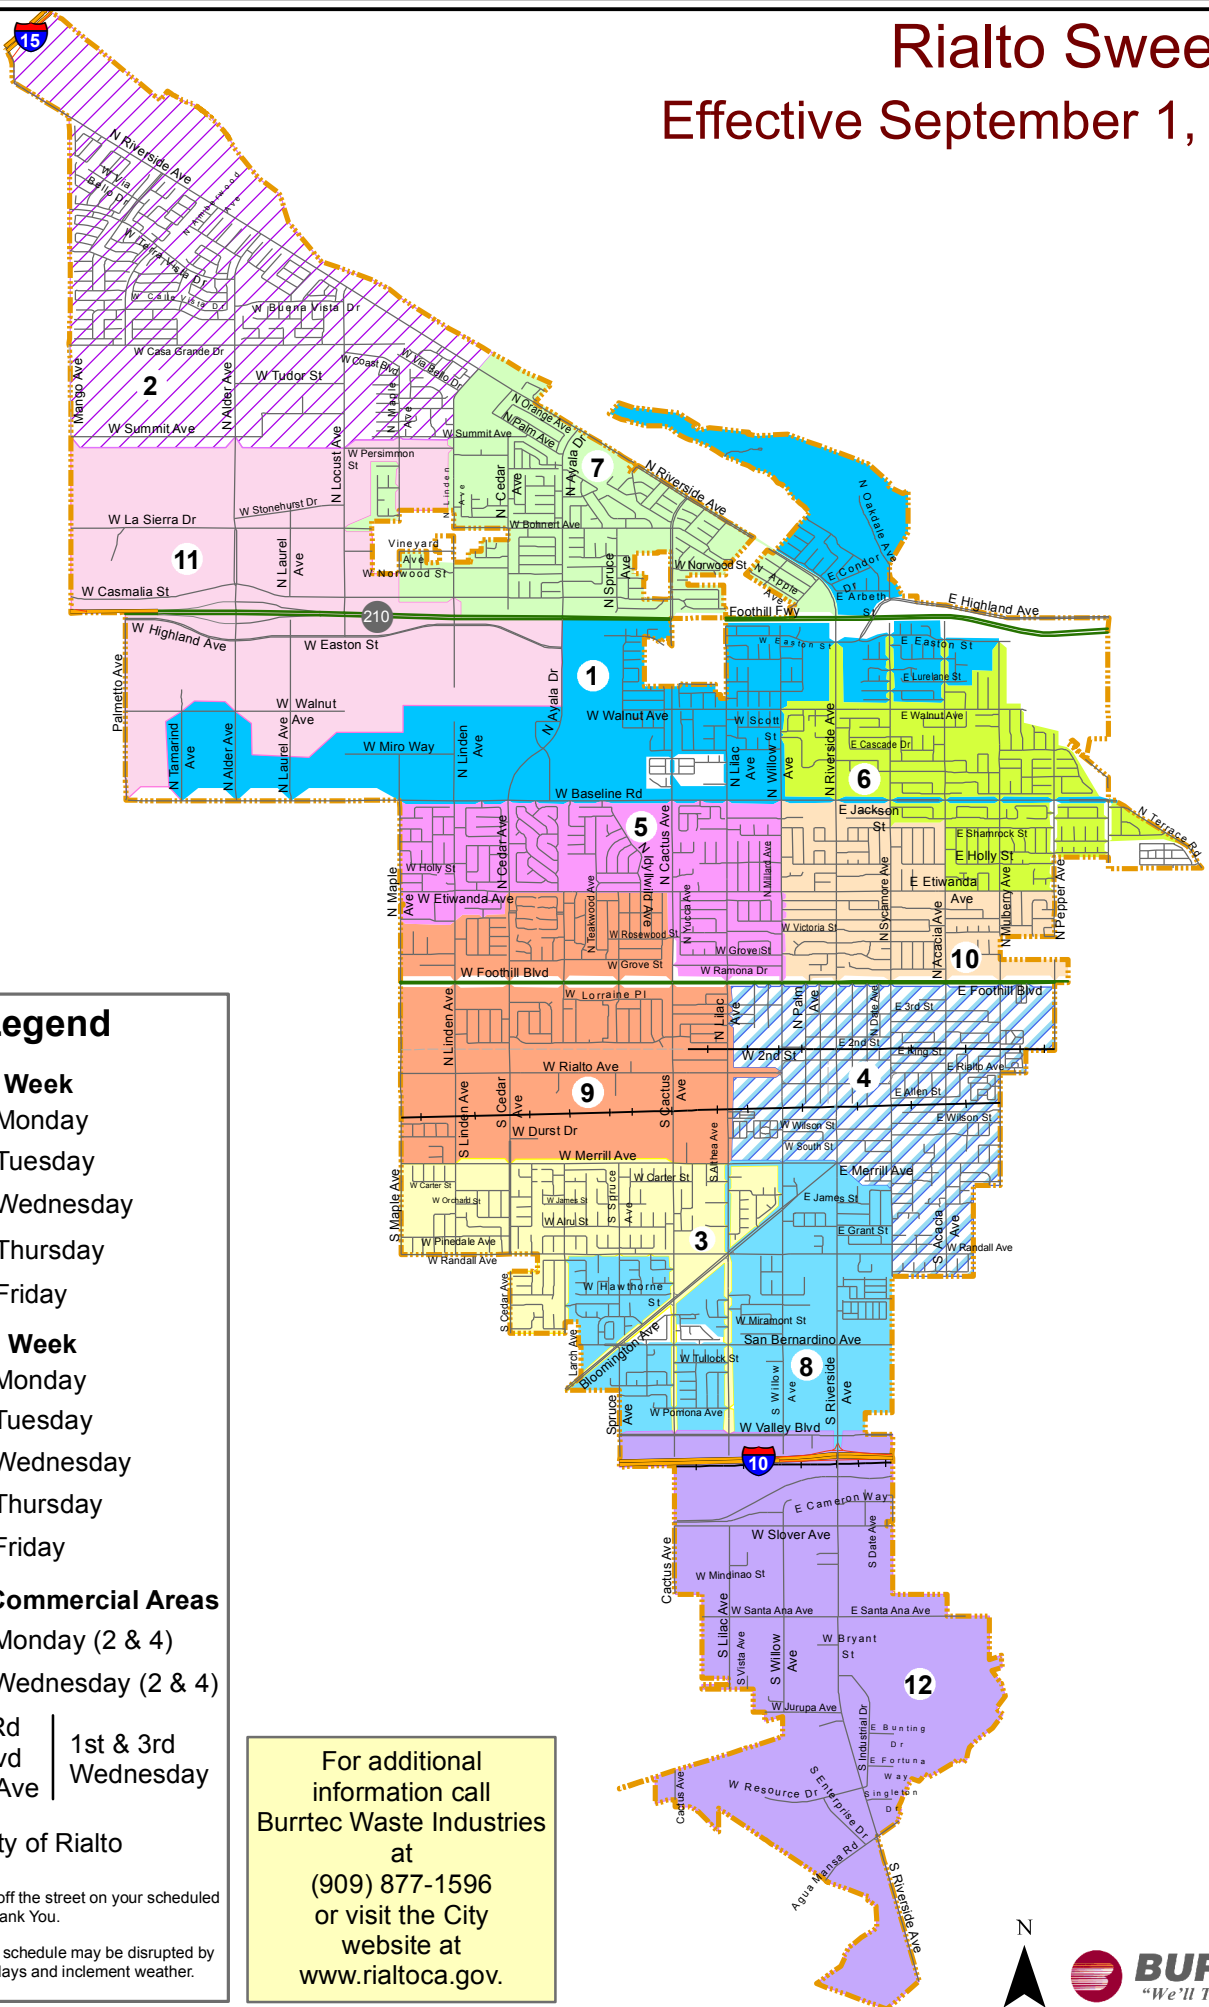

# Rialto Sweeping Effective September 1, 2016

### Legend

- 1st & 3rd Week**
- 1 Monday
  - 2 Tuesday
  - 3 Wednesday
  - 4 Thursday
  - 5 Friday

- 2nd & 4th Week**
- 6 Monday
  - 7 Tuesday
  - 8 Wednesday
  - 9 Thursday
  - 10 Friday

- Industrial/Commercial Areas**
- 11 Monday (2 & 4)
  - 12 Wednesday (2 & 4)

Baseline Rd | 1st & 3rd  
 Foothill Blvd | Wednesday  
 Riverside Ave |

City of Rialto

Park your vehicles off the street on your scheduled sweeping days. Thank You.

**IMPORTANT:** This schedule may be disrupted by holidays and inclement weather.